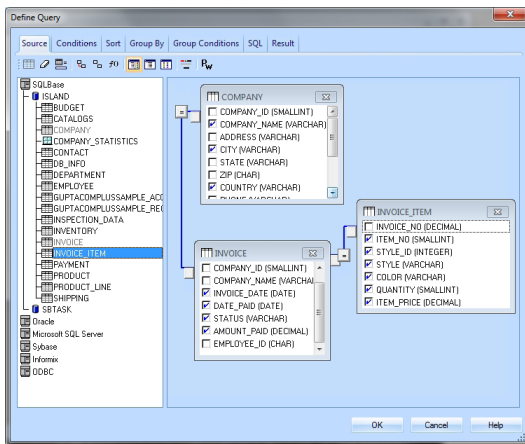

REPORT BUILDER 6.3

Easy to use dynamic database reporting. Turn your data into business intelligence.

Turn Data Into Business Intelligence
Report Builder is an easy to use, dynamic reporting tool that enables on-demand report creation to improve your business intelligence. Organizations are always searching for ways to transform data into valuable information to enable better decision-making. Report Builder affords organizations of any size the competitive advantage of working smarter and more effectively.