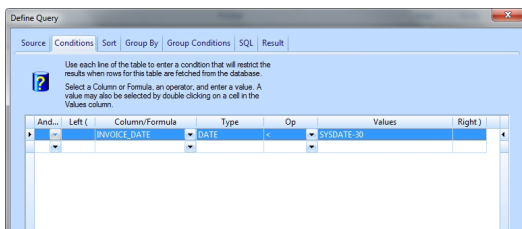

Within the walls of your organization, databases filled with valuable information exist, but likely require the tools to tap into that knowledge base. Imagine if, with a click of a button, you could request the data you want and view the information whenever you need it?