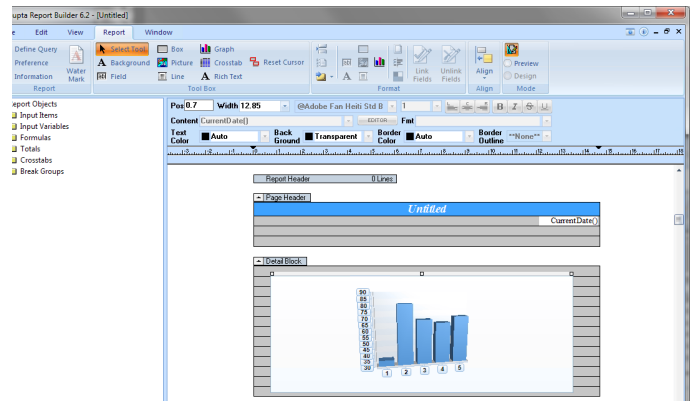

Within the walls of your organization, databases filled with valuable information exist, but likely require the tools to tap into that knowledge base. Imagine if, with a click of a button, you could request the data you want and view the information whenever you need it?

REPORT BUILDER *Fact Sheet*

Report Builder Features

- Easy point-and-click database querying
- Flexible formatting
- Support for graphics and pictures
- Rich Text fields
- Watermarks
- Text Rotation
- Open database connectivity (SQLBase, Oracle, SQL Server, Sybase, ODBC)
- Customized reporting
- Easy report sharing through PDF and RTF export
- Over one hundred built-in functions to manipulate data
- Standalone or corporate pricing available

Work Smarter

Quickly link database data to business charts. Use powerful formatting options like text rotation and watermarks to create great looking reports for management, peers or customers.

SUPPORTED DATABASES